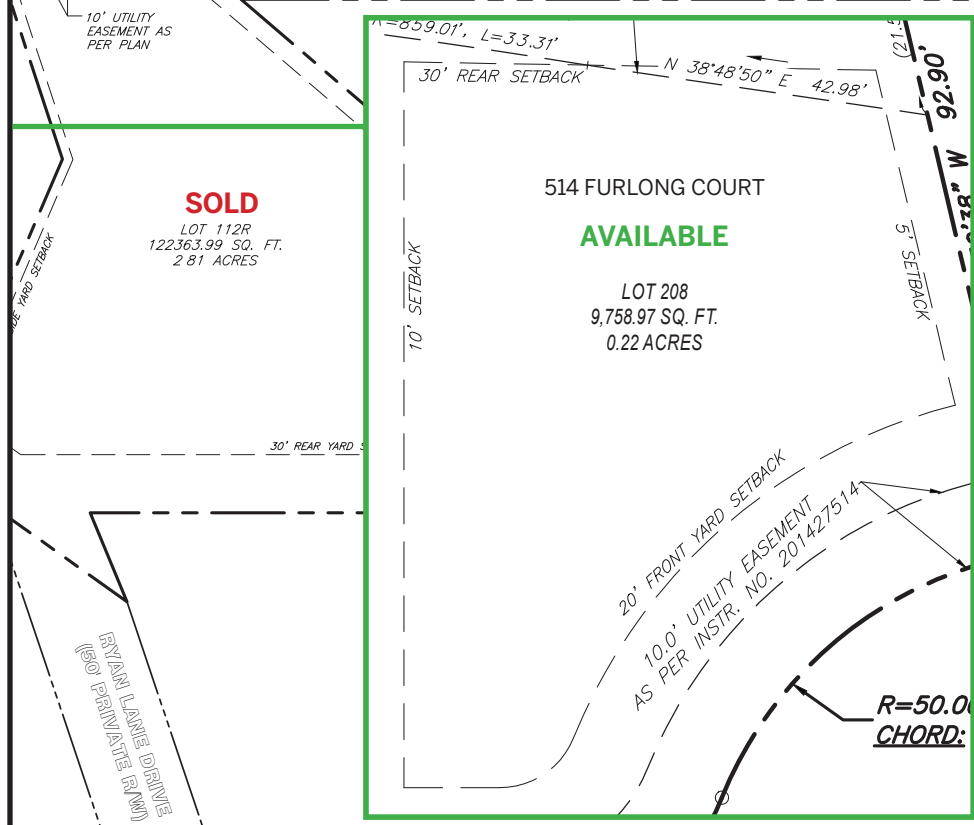

piattestates.com

CUSTOM HOME SITES FOR SALE

ADDRESS	LOT	MLS #	ACREAGE	LIST PRICE
102 Piatt Estates Drive	102R	1612858	0.77 Acres	$168,000
107 Piatt Estates Drive	106R	1612860	0.98 Acres	$175,000
514 Furlong Court	208	1628751	0.22 Acres	$85,000

As of April 5, 2024 Availability is subject to change without notice. Subject to builder approval, restrictive covenants and program details.

- Chartiers-Houston School District
- 28 miles to Downtown Pittsburgh
- Low Washington County taxes
- Close to great shopping & entertainment

LISA MCLAUGHLIN
REALTOR®
412.491.2938 (M) 412.471.4900 (O)
lmclaughlin@piattsir.com

MARK JENNINGS
REALTOR®
412.321.9999 (M) 412.471.4900 (O)
mjennings@piattsir.com

Piatt Sotheby's International Realty
260 Forbes Avenue, Suite 1525 | Pittsburgh, PA 15222
412.471.4900 | piattsir.com
Each Office is Independently Owned and Operated.