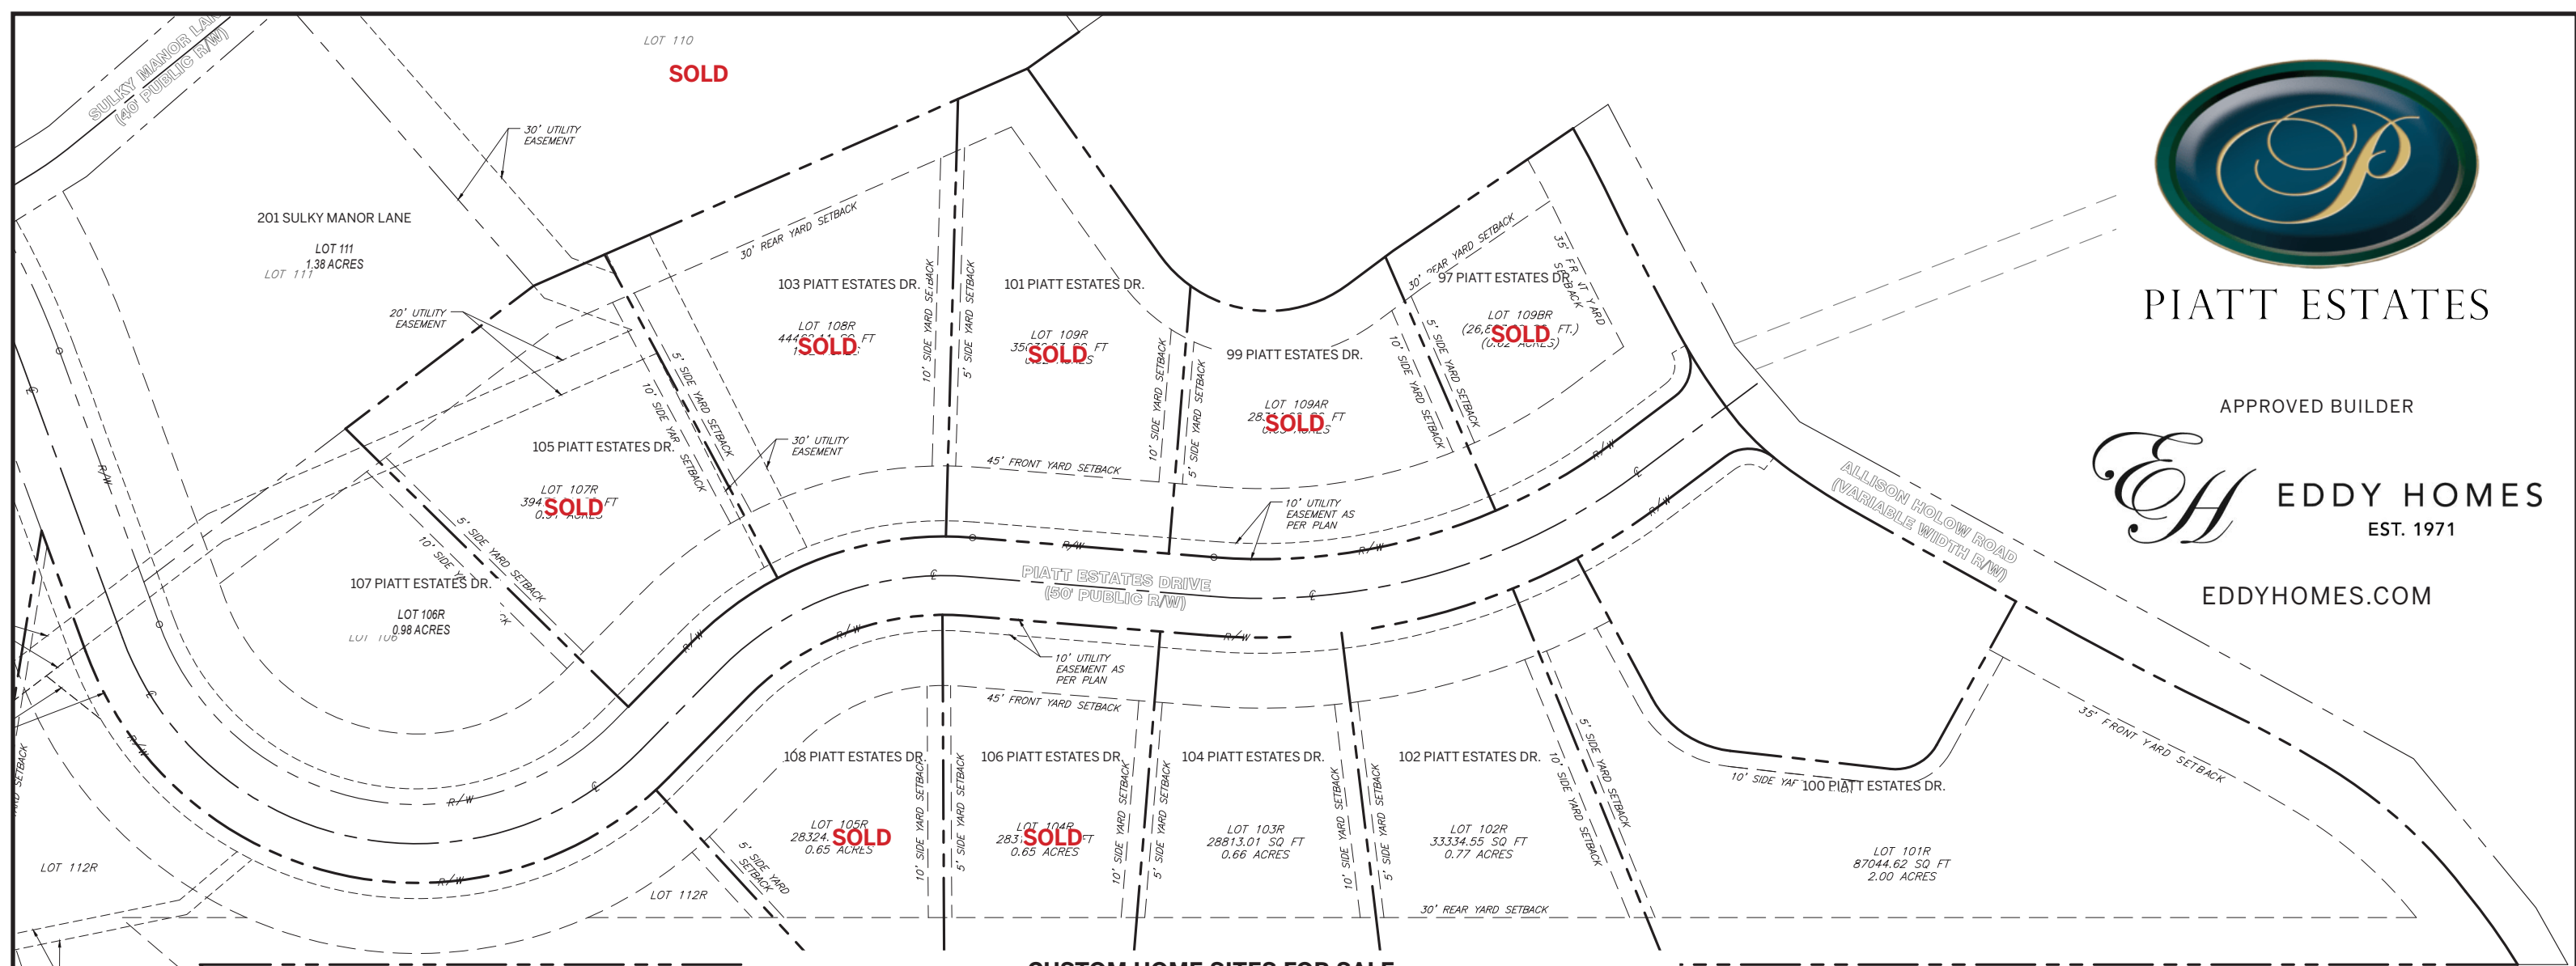

CUSTOM HOME SITES FOR SALE

ADDRESS	LOT	MLS #	ACREAGE	LIST PRICE
100 Piatt Estates Drive	101R	1525332	2.00 Acres	$190,000
102 Piatt Estates Drive	102R	1525333	0.77 Acres	$155,000
104 Piatt Estates Drive	103R	1525337	0.66 Acres	$155,000
107 Piatt Estates Drive	106R	1525338	0.98 Acres	$175,000
201 Sulky Manor Lane	111	1525339	1.38 Acres	$190,000
97 Piatt Estates Drive	109BR	1525328	0.62 Acres	SOLD
99 Piatt Estates Drive	109AR	-	0.65 Acres	SOLD
101 Piatt Estates Drive	109R	-	0.82 Acres	SOLD
103 Piatt Estates Drive	108R	1525335	1.02 Acres	SOLD
105 Piatt Estates Drive	107R	-	0.91 Acres	SOLD
106 Piatt Estates Drive	104R	-	0.65 Acres	SOLD
108 Piatt Estates Drive	105R	-	0.65 Acres	SOLD

- Chartiers-Houston School District
- 28 miles to Downtown Pittsburgh
- Low Washington County taxes
- All utilities with sidewalk

piattestates.com

As of November 9, 2023. Availability is subject to change without notice. Subject to builder approval, restrictive covenants and program details.

LISA MCLAUGHLIN
REALTOR®
412.491.2938 (M) 412.471.4900 (O)
lmclaughlin@piattsir.com

MARK JENNINGS
REALTOR®
412.321.9999 (M) 412.471.4900 (O)
mjennings@piattsir.com

Piatt Sotheby's International Realty
260 Forbes Avenue, Suite 1525 | Pittsburgh, PA 15222
412.471.4900 | piattsir.com
Each Office is Independently Owned and Operated.